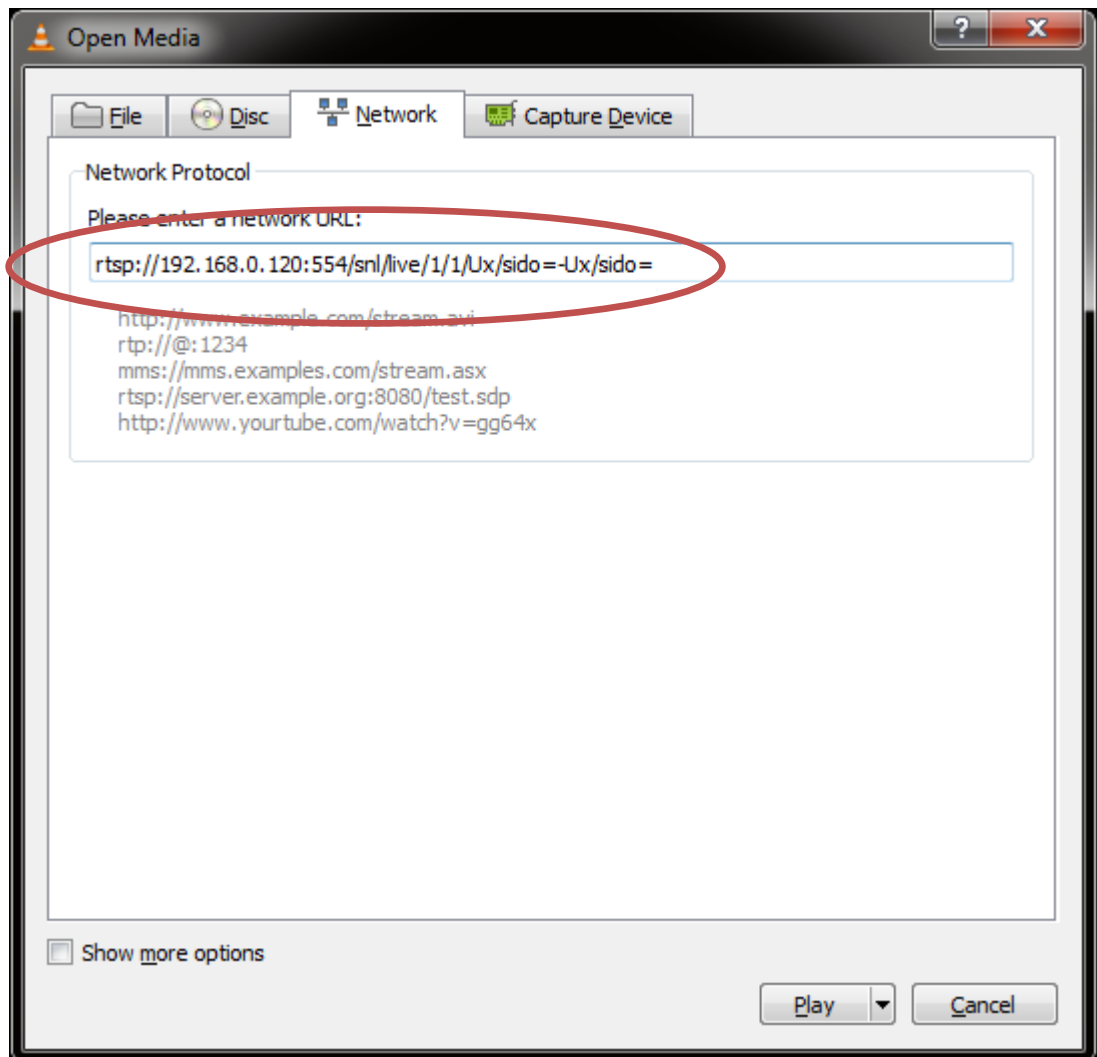

Sunell Onvif Configuration Help Guide. (Onvif 1.02spec) Sunell Camera

Builds from 44029 and greater.

By Michael Archer. (Product Manager Sunell) v1.3

VLC Player RTSP Streaming

1. VLC player is a free popular video player highly recommended, it supports native playback of all Sunell recorded files from IP products including mega pixel recordings with extension of .ts

For free download you can visit www.videolan.org product is suitable for both PC Mac and several other formats including Linux variations.

Below is the main screen. (English version language shown)

2. Select the Open Network Stream. Or use the shortcut Ctrl+N

You will be presented with the below information which you use the following details as shown

You notice I have the *Show more options* enabled just to show there is no other settings needed.

Using the RTSP Tool you can copy and paste the information into this line to enable VLC player to start to stream information.