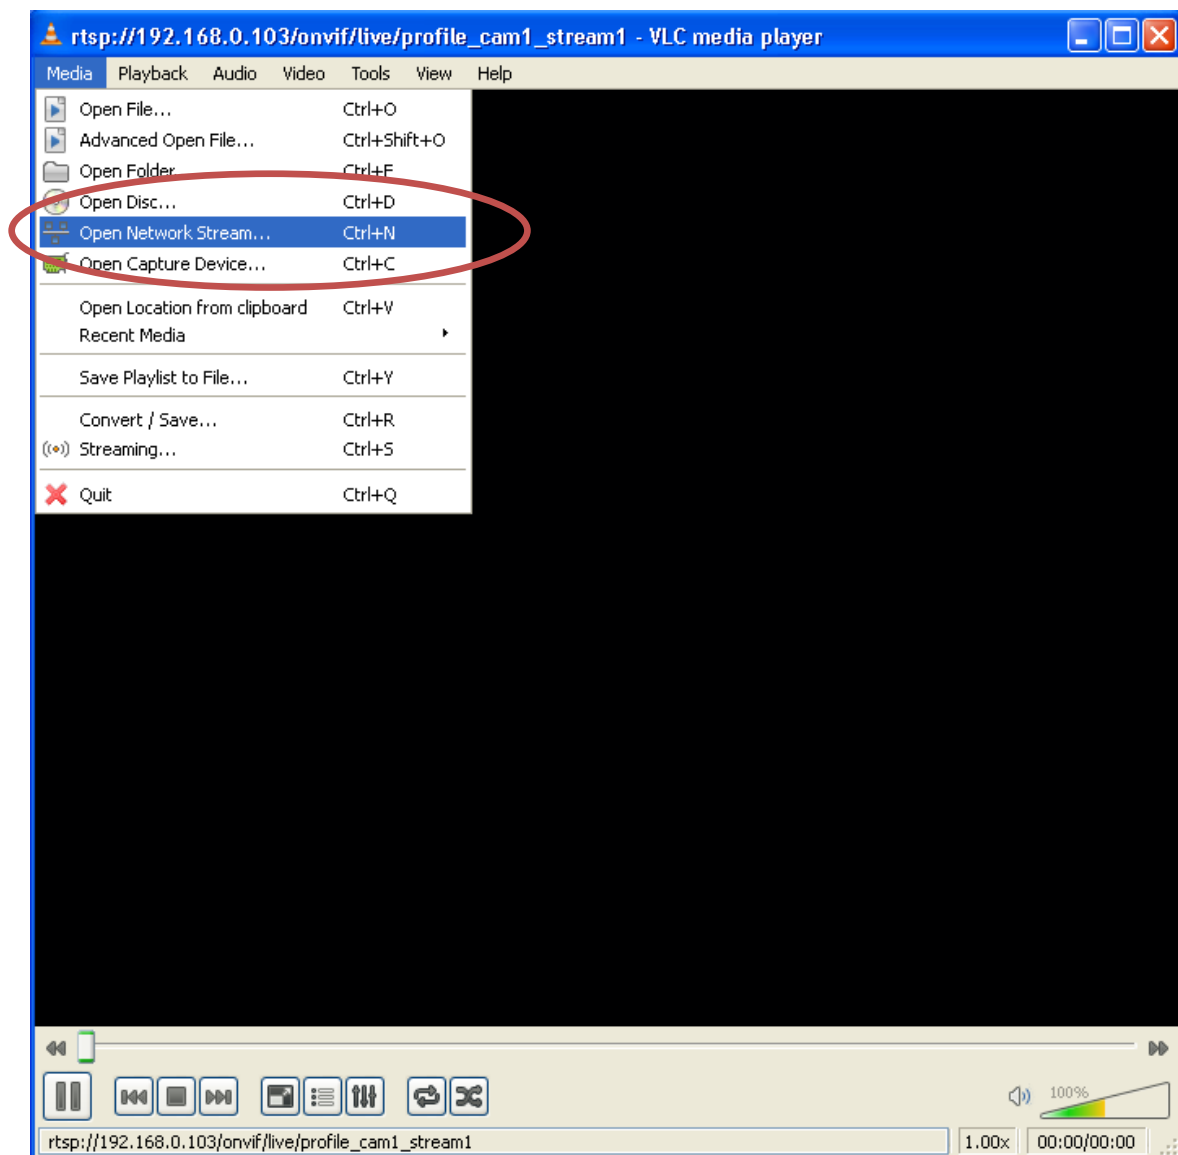

Sunell Onvif Configuration Help Guide. (Onvif 1.02spec) Sunell Camera

Builds from 44029 and greater.

By Michael Archer. (Product Manager Sunell) v1.3

VLC Player RTSP Streaming

1. VLC player is a free popular video player highly recommended, it supports native playback of all Sunell recorded files from IP products including mega pixel recordings with extension of .ts

For free download you can visit www.videolan.org product is suitable for both PC Mac and several other formats including Linux variations.

Below is the main screen. (English version language shown)

2. Select the Open Network Stream. Or use the shortcut Ctrl+N

You will be presented with the below information which you use the following details as shown

You notice I have the *Show more options* enabled just to show there is no other settings needed.

Using the RTSP Tool you can copy and paste the information into this line to enable VLC player to start to stream information.